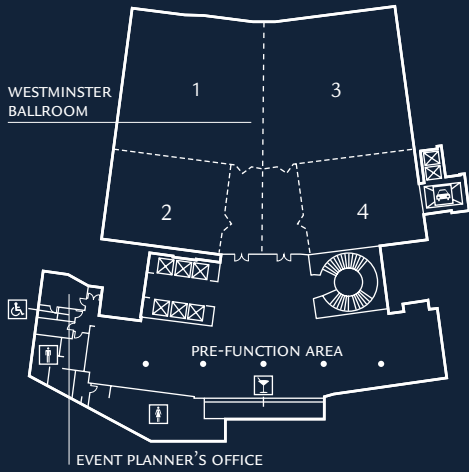

WESTMINSTER BALLROOM