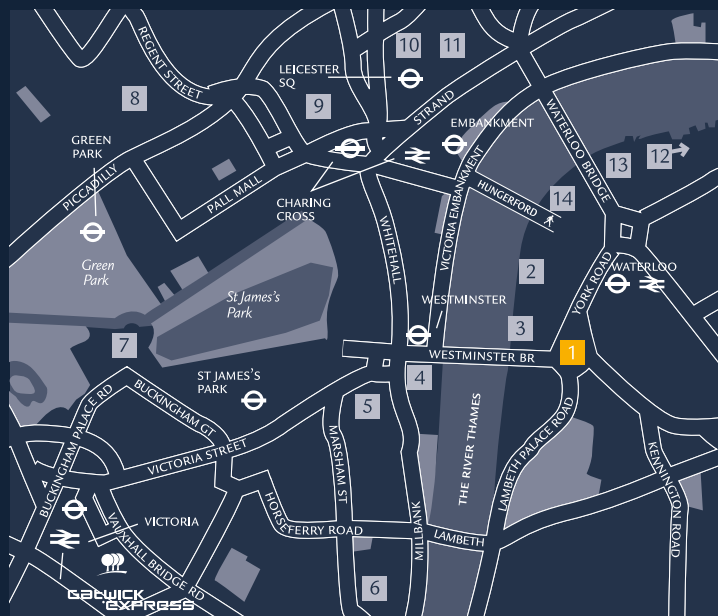

# PARK PLAZA WESTMINSTER BRIDGE LONDON

ART MEETS DESIGN  
IN ONE OF LONDON'S  
GRANDEST EVENTS  
AND LEISURE HOTELS

[parkplaza.com/  
westminsterbridge](https://parkplaza.com/westminsterbridge)

**Park Plaza**

WESTMINSTER BRIDGE  
LONDON

# PARK PLAZA WESTMINSTER BRIDGE LONDON

BOASTING SPECTACULAR VIEWS, PARK PLAZA WESTMINSTER BRIDGE LONDON IS THE PERFECT SETTING FOR A CONFERENCE, BUSINESS EVENT OR CITY BREAK ON THE SOUTH BANK. ICONIC ATTRACTIONS SUCH AS BIG BEN, THE HOUSES OF PARLIAMENT AND THE LONDON EYE ARE ALL WITHIN WALKING DISTANCE.

Situated on London's iconic South Bank, Park Plaza Westminster Bridge London lies in the heart of an eclectic area buzzing with festivals, exhibitions, film and theatre. Offering convenient access to Westminster and Waterloo Station, the hotel also places guests at the heart of the capital's financial and political centre.